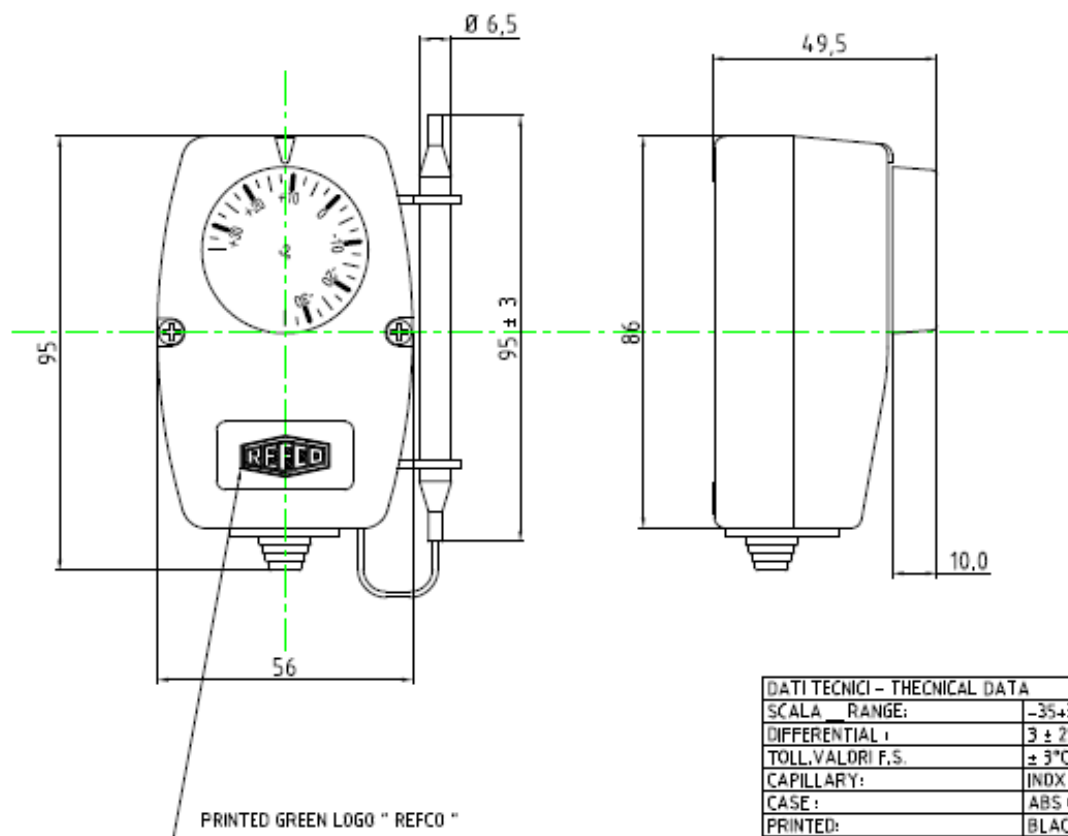

9884170 TSC-093

SCHEMA ELETTRICO

DATI TECNICI - TECHNICAL DATA	
SCALA RANGE:	-35+35°C
DIFFERENTIAL I:	3 ± 2°C
TOLL.VALORI F.S.	± 3°C
CAPILLARY:	INOX STEEL
CASE:	ABS GREY
PRINTED:	BLACK NUMBERS
SWITCHING CAPACITY:	C1 15(2,5) A 400VAC / C2 2,5(0,3)A 400VAC
MINIMUM CURRENT:	200 mA
INSULATION RESISTANCE:	>100 M ohm
LIFE TEST:	100,000 CICLI
MAX °C ON THE CASE:	70°C
IQP GRADE:	IP 44